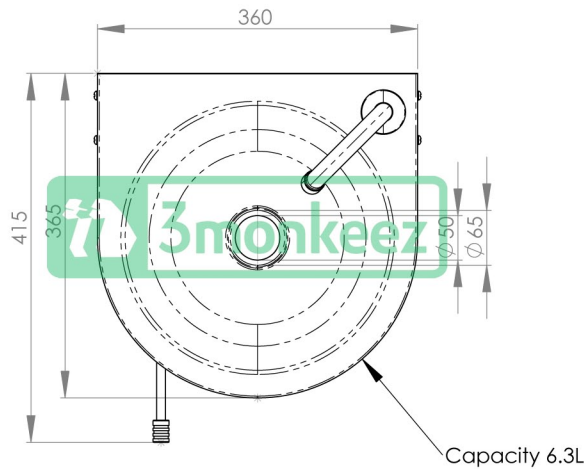

Top

Bottom

Front

Side

Product Code:

AB-KNEEHB-RT
(Complete with temp valve)

AB-KNEEHB-R
(Without temp valve)

This knee operated basin provides a hygienic solution to hand washing in areas such as commercial kitchens, hospitals and food processing areas. All models feature WELS approved plumbing hardware. Their one piece wall bracket system makes them easy to install. This basin offers a fantastic solution when space is at a premium.

Features and Benefits:

- 6.3 litre capacity
- Knee valve operates up to 1000kpa and reduces the problem of rising water pressures
- Shroud – constructed from 1.2mm 304 grade stainless steel
- Basin – constructed from 1mm 304 grade stainless steel
- Time flow operation
- 50mm splash back
- 40mm outlet
- Pre plumbed with or without temp valve
- All models are fitted with WELS approved plumbing hardware
- In stock and available for immediate delivery