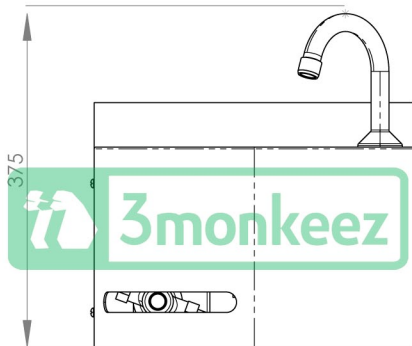

Top

Bottom

Front

Side

Product Code:

AB-KNEEHB-RT
(Complete with temp valve)

AB-KNEEHB-R
(Without temp valve)

This knee operated basin provides a hygienic solution to hand washing in areas such as commercial kitchens, hospitals and food processing areas. All models feature WELS approved plumbing hardware. Their one piece wall bracket system makes them easy to install. This basin offers a fantastic solution when space is at a premium.

Features and Benefits:

- 6.3 litre capacity
- Knee valve operates up to 1000kpa and reduces the problem of rising water pressures
- Shroud – constructed from 1.2mm 304 grade stainless steel
- Basin – constructed from 1mm 304 grade stainless steel
- Time flow operation
- 50mm splash back
- 40mm outlet
- Pre plumbed with or without temp valve
- All models are fitted with WELS approved plumbing hardware
- In stock and available for immediate delivery