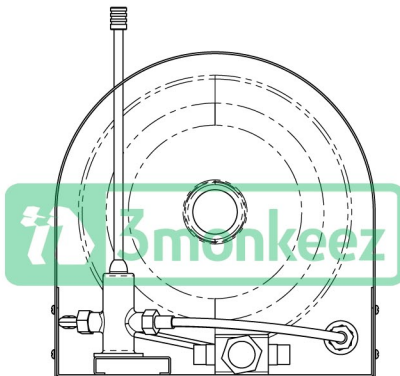

Top

Bottom

Front

Side

Product Code:

AB-KNEEHB-RT
(Complete with temp valve)

AB-KNEEHB-R
(Without temp valve)

This knee operated basin provides a hygienic solution to hand washing in areas such as commercial kitchens, hospitals and food processing areas. All models feature WELS approved plumbing hardware. Their one piece wall bracket system makes them easy to install. This basin offers a fantastic solution when space is at a premium.

Features and Benefits:

- 6.3 litre capacity
- Knee valve operates up to 1000kpa and reduces the problem of rising water pressures
- Shroud – constructed from 1.2mm 304 grade stainless steel
- Basin – constructed from 1mm 304 grade stainless steel
- Time flow operation
- 50mm splash back
- 40mm outlet
- Pre plumbed with or without temp valve
- All models are fitted with WELS approved plumbing hardware
- In stock and available for immediate delivery