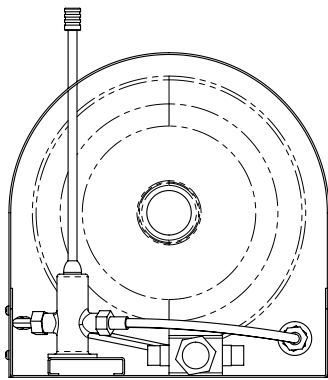

Top

Bottom

Front

Side

Product Code:

AB-KNEEHB-RT
(Complete with temp valve)

AB-KNEEHB-R
(Without temp valve)

This knee operated basin provides a hygienic solution to hand washing in areas such as commercial kitchens, hospitals and food processing areas. All models feature WELS approved plumbing hardware. Their one piece wall bracket system makes them easy to install. This basin offers a fantastic solution when space is at a premium.

Features and Benefits:

- 6.3 litre capacity
- Knee valve operates up to 1000kpa and reduces the problem of rising water pressures
- Shroud – constructed from 1.2mm 304 grade stainless steel
- Basin – constructed from 1mm 304 grade stainless steel
- Time flow operation
- 50mm splash back
- 40mm outlet
- Pre plumbed with or without temp valve
- All models are fitted with WELS approved plumbing hardware
- In stock and available for immediate delivery