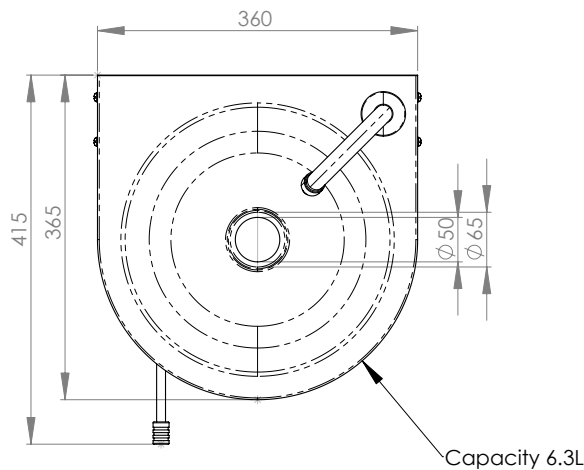

Top

Bottom

Front

Side

Product Code:

AB-KNEEHB-RT
(Complete with temp valve)

AB-KNEEHB-R
(Without temp valve)

This knee operated basin provides a hygienic solution to hand washing in areas such as commercial kitchens, hospitals and food processing areas. All models feature WELS approved plumbing hardware. Their one piece wall bracket system makes them easy to install. This basin offers a fantastic solution when space is at a premium.

Features and Benefits:

- 6.3 litre capacity
- Knee valve operates up to 1000kpa and reduces the problem of rising water pressures
- Shroud – constructed from 1.2mm 304 grade stainless steel
- Basin – constructed from 1mm 304 grade stainless steel
- Time flow operation
- 50mm splash back
- 40mm outlet
- Pre plumbed with or without temp valve
- All models are fitted with WELS approved plumbing hardware
- In stock and available for immediate delivery