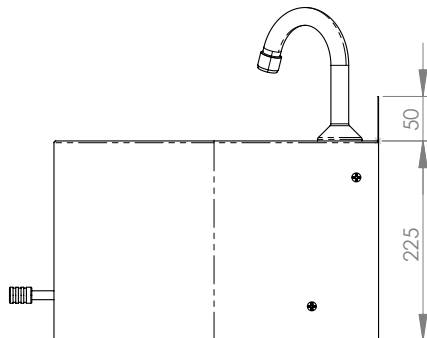

Top

Bottom

Front

Side

Product Code:

AB-KNEEHB-RT
(Complete with temp valve)

AB-KNEEHB-R
(Without temp valve)

This knee operated basin provides a hygienic solution to hand washing in areas such as commercial kitchens, hospitals and food processing areas. All models feature WELS approved plumbing hardware. Their one piece wall bracket system makes them easy to install. This basin offers a fantastic solution when space is at a premium.

Features and Benefits:

- 6.3 litre capacity
- Knee valve operates up to 1000kpa and reduces the problem of rising water pressures
- Shroud – constructed from 1.2mm 304 grade stainless steel
- Basin – constructed from 1mm 304 grade stainless steel
- Time flow operation
- 50mm splash back
- 40mm outlet
- Pre plumbed with or without temp valve
- All models are fitted with WELS approved plumbing hardware
- In stock and available for immediate delivery