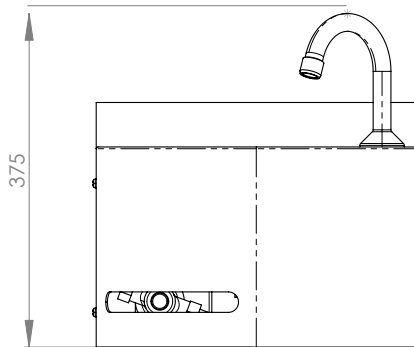

Top

Bottom

Front

Side

Product Code:

AB-KNEEHB-RT
(Complete with temp valve)

AB-KNEEHB-R
(Without temp valve)

This knee operated basin provides a hygienic solution to hand washing in areas such as commercial kitchens, hospitals and food processing areas. All models feature WELS approved plumbing hardware. Their one piece wall bracket system makes them easy to install. This basin offers a fantastic solution when space is at a premium.

Features and Benefits:

- 6.3 litre capacity
- Knee valve operates up to 1000kpa and reduces the problem of rising water pressures
- Shroud – constructed from 1.2mm 304 grade stainless steel
- Basin – constructed from 1mm 304 grade stainless steel
- Time flow operation
- 50mm splash back
- 40mm outlet
- Pre plumbed with or without temp valve
- All models are fitted with WELS approved plumbing hardware
- In stock and available for immediate delivery