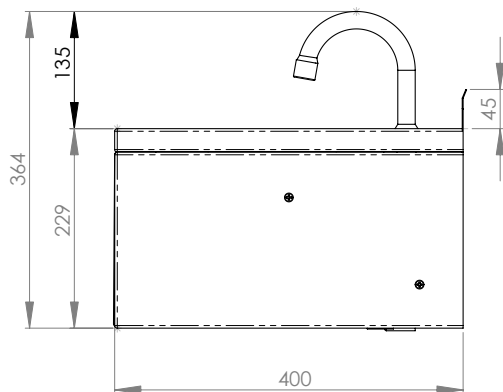

Top

Bottom

Front

Side

Product Code:

AB-KNEEHBT-1
(Complete with temp valve)

AB-KNEEHB-1
(Without temp valve)

This knee operated basin provides a hygienic solution to hand washing in areas such as commercial kitchens, hospitals and food processing areas. All models feature WELS approved plumbing hardware. Their one piece wall bracket system makes them easy to install.

Features and Benefits:

- 11.5 litre capacity
- Shroud – constructed from 1.2mm 304 grade stainless steel
- Basin – constructed from 1mm 304 grade stainless steel
- 50mm splash back
- 40mm outlet
- Pre plumbed with or without temp valve
- All models are fitted with WELS approved plumbing hardware
- In stock and available for immediate delivery