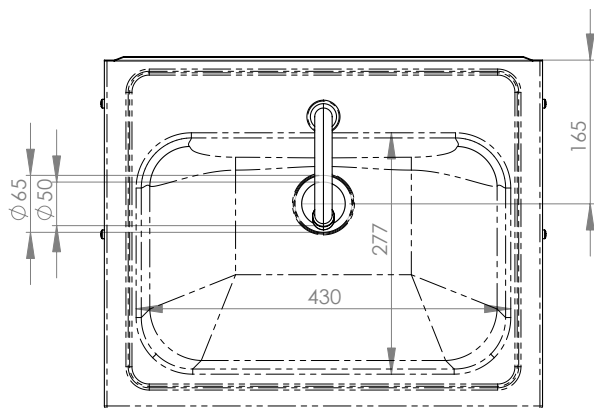

Top

Bottom

Front

Side

Product Code:

AB-KNEEHBT-1
(Complete with temp valve)

AB-KNEEHB-1
(Without temp valve)

This knee operated basin provides a hygienic solution to hand washing in areas such as commercial kitchens, hospitals and food processing areas. All models feature WELS approved plumbing hardware. Their one piece wall bracket system makes them easy to install.

Features and Benefits:

- 11.5 litre capacity
- Shroud – constructed from 1.2mm 304 grade stainless steel
- Basin – constructed from 1mm 304 grade stainless steel
- 50mm splash back
- 40mm outlet
- Pre plumbed with or without temp valve
- All models are fitted with WELS approved plumbing hardware
- In stock and available for immediate delivery