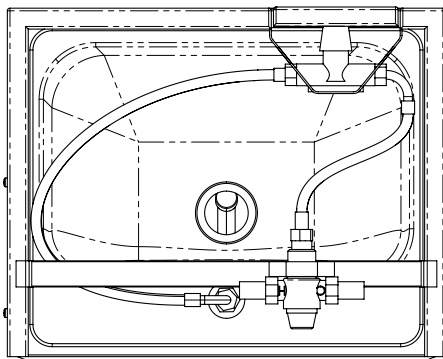

Top

Bottom

Front

Side

Product Code:

AB-KNEEHBT-1
(Complete with temp valve)

AB-KNEEHB-1
(Without temp valve)

This knee operated basin provides a hygienic solution to hand washing in areas such as commercial kitchens, hospitals and food processing areas. All models feature WELS approved plumbing hardware. Their one piece wall bracket system makes them easy to install.

Features and Benefits:

- 11.5 litre capacity
- Shroud – constructed from 1.2mm 304 grade stainless steel
- Basin – constructed from 1mm 304 grade stainless steel
- 50mm splash back
- 40mm outlet
- Pre plumbed with or without temp valve
- All models are fitted with WELS approved plumbing hardware
- In stock and available for immediate delivery