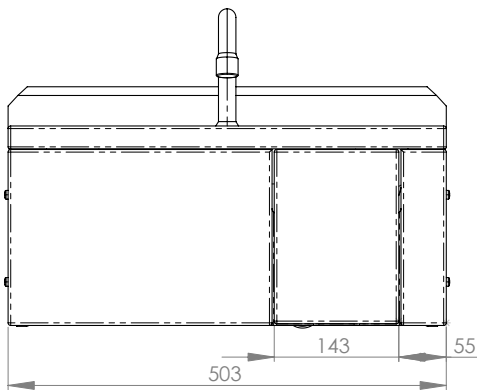

Top

Bottom

Front

Side

Product Code:

AB-KNEEHBT-1
(Complete with temp valve)

AB-KNEEHB-1
(Without temp valve)

This knee operated basin provides a hygienic solution to hand washing in areas such as commercial kitchens, hospitals and food processing areas. All models feature WELS approved plumbing hardware. Their one piece wall bracket system makes them easy to install.

Features and Benefits:

- 11.5 litre capacity
- Shroud – constructed from 1.2mm 304 grade stainless steel
- Basin – constructed from 1mm 304 grade stainless steel
- 50mm splash back
- 40mm outlet
- Pre plumbed with or without temp valve
- All models are fitted with WELS approved plumbing hardware
- In stock and available for immediate delivery