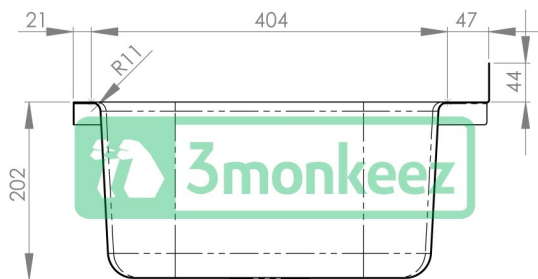

Top

Front

Cross-section A-A

Product Code:

AB-JB-B

(Complete with wall brackets)

AB-JB-L

(Complete with legs & adjustable feet)

The jumbo basin comes with a mirror polish finish and features a large capacity. It can be easily mounted on either wall brackets or legs.

Features and Benefits:

- 31.2 litre capacity
- Constructed from 1mm 304 grade stainless steel
- 50mm splashback
- Mirror polish finish
- In stock and available for immediate delivery