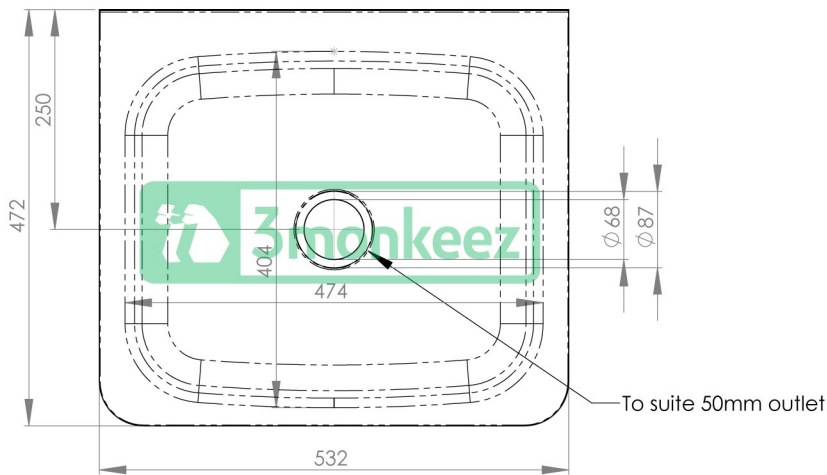

Top

Front

Cross-section A-A

Product Code:

AB-JB-B

(Complete with wall brackets)

AB-JB-L

(Complete with legs & adjustable feet)

The jumbo basin comes with a mirror polish finish and features a large capacity. It can be easily mounted on either wall brackets or legs.

Features and Benefits:

- 31.2 litre capacity
- Constructed from 1mm 304 grade stainless steel
- 50mm splashback
- Mirror polish finish
- In stock and available for immediate delivery