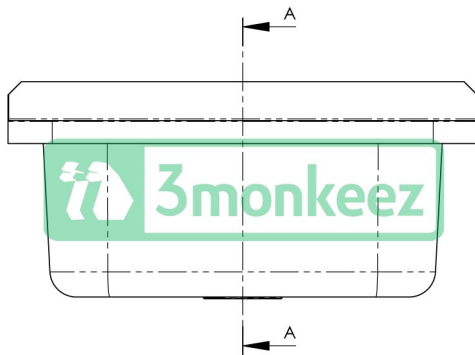

Top

Front

Cross-section A-A

Product Code:

AB-JB-B

(Complete with wall brackets)

AB-JB-L

(Complete with legs & adjustable feet)

The jumbo basin comes with a mirror polish finish and features a large capacity. It can be easily mounted on either wall brackets or legs.

Features and Benefits:

- 31.2 litre capacity
- Constructed from 1mm 304 grade stainless steel
- 50mm splashback
- Mirror polish finish
- In stock and available for immediate delivery