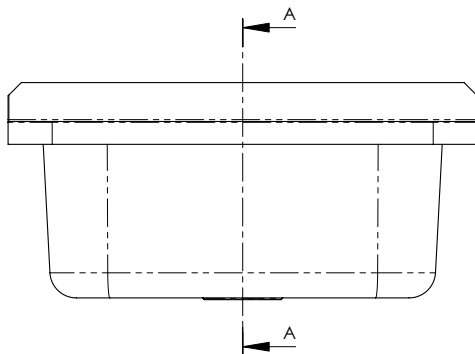

Top

Front

Cross-section A-A

Product Code:

AB-JB-B
(Complete with wall brackets)

AB-JB-L
(Complete with legs & adjustable feet)

The jumbo basin comes with a mirror polish finish and features a large capacity. It can be easily mounted on either wall brackets or legs.

Features and Benefits:

- 31.2 litre capacity
- Constructed from 1mm 304 grade stainless steel
- 50mm splashback
- Mirror polish finish
- In stock and available for immediate delivery

Unit 6, 24 Wellington Street, Riverstone NSW 2765