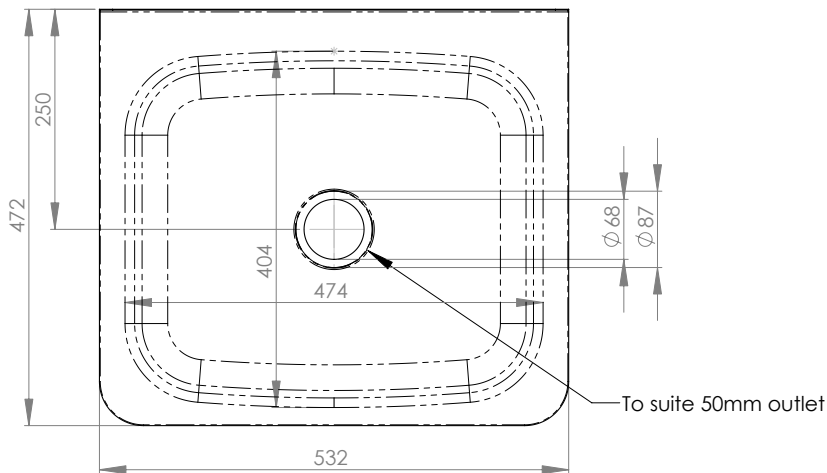

Top

Front

Cross-section A-A

Product Code:

AB-JB-B
(Complete with wall brackets)

AB-JB-L
(Complete with legs & adjustable feet)

The jumbo basin comes with a mirror polish finish and features a large capacity. It can be easily mounted on either wall brackets or legs.

Features and Benefits:

- 31.2 litre capacity
- Constructed from 1mm 304 grade stainless steel
- 50mm splashback
- Mirror polish finish
- In stock and available for immediate delivery

Unit 6, 24 Wellington Street, Riverstone NSW 2765