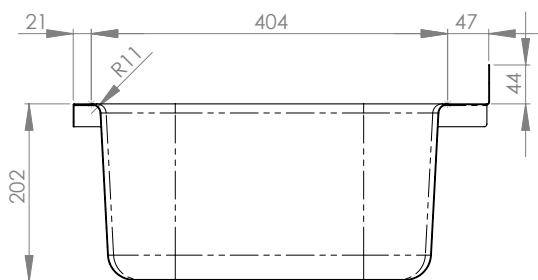

Top

Front

Cross-section A-A

Product Code:

AB-JB-B
(Complete with wall brackets)

AB-JB-L
(Complete with legs & adjustable feet)

The jumbo basin comes with a mirror polish finish and features a large capacity. It can be easily mounted on either wall brackets or legs.

Features and Benefits:

- 31.2 litre capacity
- Constructed from 1mm 304 grade stainless steel
- 50mm splashback
- Mirror polish finish
- In stock and available for immediate delivery

Unit 6, 24 Wellington Street, Riverstone NSW 2765