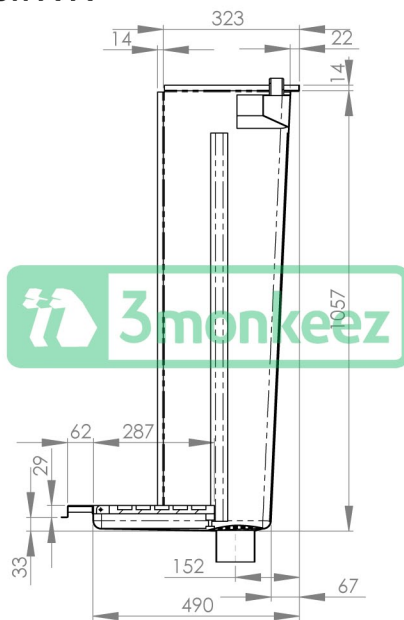

Top

Front

Cross-section A-A

Product Code:

M-DSUR

This quality urinal is hand made and incorporates a unique returned sparge that maximises water efficiency. It features a walk on hinged grate that allows for easy cleaning access.

Features and Benefits:

- Constructed from 304 grade 1.2mm stainless steel
- Outlet position as required
- Length as required
- 3 star WELS approved
- Rear or top inlet available
- Suitable for use with self-flushing systems