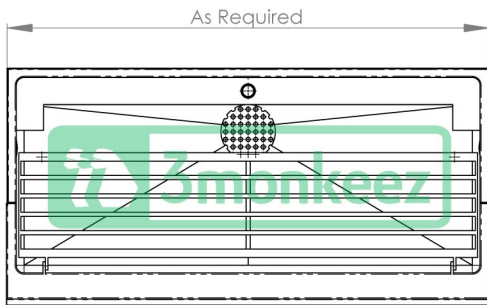

Top

Front

Cross-section A-A

Product Code:

M-DSUR

This quality urinal is hand made and incorporates a unique returned sparge that maximises water efficiency. It features a walk on hinged grate that allows for easy cleaning access.

Features and Benefits:

- Constructed from 304 grade 1.2mm stainless steel
- Outlet position as required
- Length as required
- 3 star WELS approved
- Rear or top inlet available
- Suitable for use with self-flushing systems