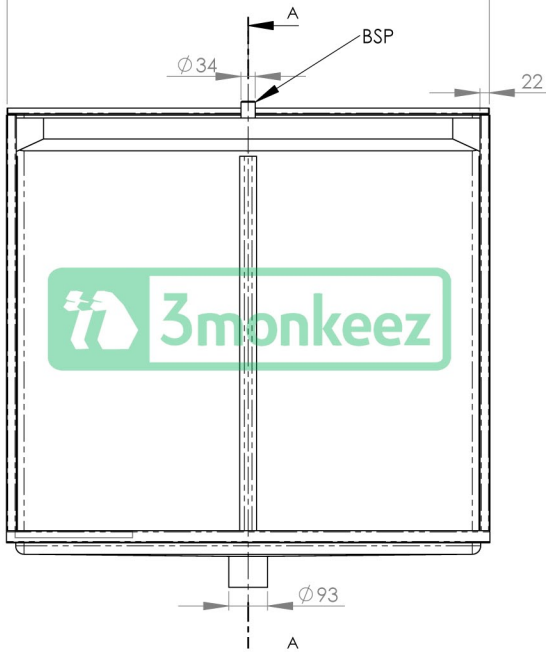

Top

Front

Cross-section A-A

Product Code:

M-DSUR

This quality urinal is hand made and incorporates a unique returned sparge that maximises water efficiency. It features a walk on hinged grate that allows for easy cleaning access.

Features and Benefits:

- Constructed from 304 grade 1.2mm stainless steel
- Outlet position as required
- Length as required
- 3 star WELS approved
- Rear or top inlet available
- Suitable for use with self-flushing systems