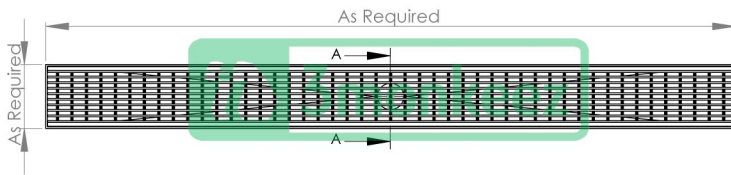

Top

Bottom

Side

Cross-section A-A

Product Code:

M-FT-5

This flexible domestic grating solution is typically used in showers, bathrooms and balcony areas. It can be manufactured to any required length and width, making it a very flexible product. It is adaptable to a range of grating options that are available to the consumer, and the size and position of the outlet can be manufactured to the customer's requirements.

Features and Benefits:

- Manufactured to required length and width using a choice of either 304 or 316 grade stainless steel
- Size of outlet and position manufactured to the customer's requirements
- Typically used in showers, bathrooms and balcony areas
- It can be installed with the customer's choice of wedge wire or square bar grating
- Loading as required