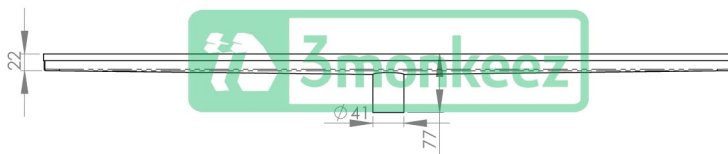

Top

Bottom

Side

Cross-section A-A

Product Code:

M-FT-5

This flexible domestic grating solution is typically used in showers, bathrooms and balcony areas. It can be manufactured to any required length and width, making it a very flexible product. It is adaptable to a range of grating options that are available to the consumer, and the size and position of the outlet can be manufactured to the customer's requirements.

Features and Benefits:

- Manufactured to required length and width using a choice of either 304 or 316 grade stainless steel
- Size of outlet and position manufactured to the customer's requirements
- Typically used in showers, bathrooms and balcony areas
- It can be installed with the customer's choice of wedge wire or square bar grating
- Loading as required