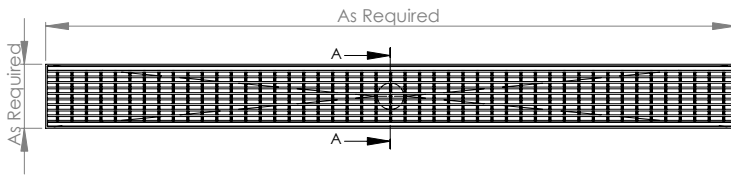

Top

Bottom

Side

Cross-section A-A

Product Code:
M-FT-5

This flexible domestic grating solution is typically used in showers, bathrooms and balcony areas. It can be manufactured to any required length and width, making it a very flexible product. It is adaptable to a range of grating options that are available to the consumer, and the size and position of the outlet can be manufactured to the customer's requirements.

Features and Benefits:

- Manufactured to required length and width using a choice of either 304 or 316 grade stainless steel
- Size of outlet and position manufactured to the customer's requirements
- Typically used in showers, bathrooms and balcony areas
- It can be installed with the customer's choice of wedge wire or square bar grating
- Loading as required