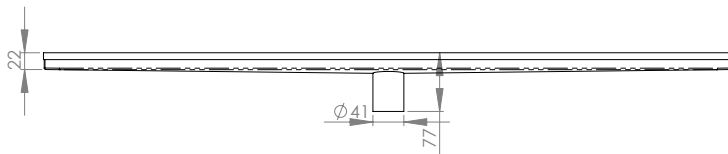

Top

Bottom

Side

Cross-section A-A

Product Code:
M-FT-5

This flexible domestic grating solution is typically used in showers, bathrooms and balcony areas. It can be manufactured to any required length and width, making it a very flexible product. It is adaptable to a range of grating options that are available to the consumer, and the size and position of the outlet can be manufactured to the customer's requirements.

Features and Benefits:

- Manufactured to required length and width using a choice of either 304 or 316 grade stainless steel
- Size of outlet and position manufactured to the customer's requirements
- Typically used in showers, bathrooms and balcony areas
- It can be installed with the customer's choice of wedge wire or square bar grating
- Loading as required