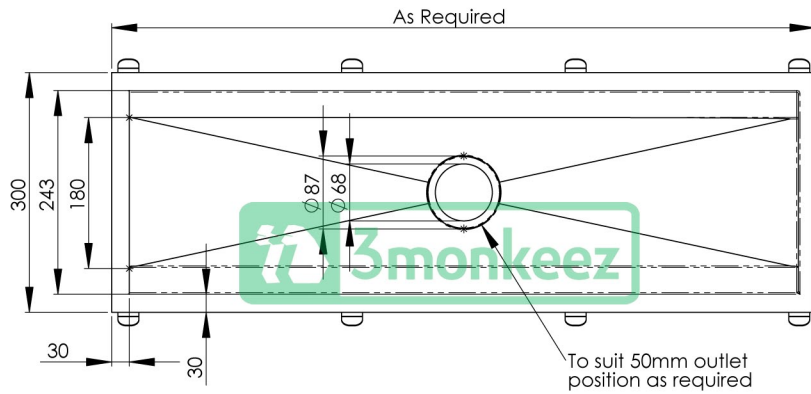

Top

Front

Side

Product Code:

M-PT-5

Specifically designed to flush mount into most benches, this trough comes inclusive with fixing clips and studs and is available in a variety of lengths. Additionally, the outlet position is set as required.