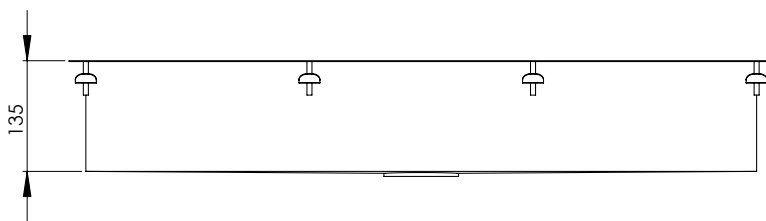

Top

Front

Side

Product Code:

M-PT-5

Specifically designed to flush mount into most benches, this trough comes inclusive with fixing clips and studs and is available in a variety of lengths. Additionally, the outlet position is set as required.

Features and Benefits:

- Constructed from 304 grade 1.2mm stainless steel
- Outlet as required
- Length as required
- Complete with fixing clips and studs

Unit 6, 24 Wellington Street, Riverstone NSW 2765