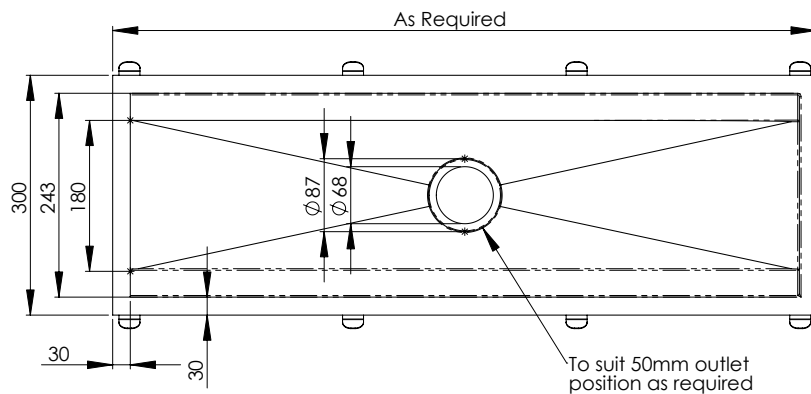

Top

Front

Side

Product Code:

M-PT-5

Specifically designed to flush mount into most benches, this trough comes inclusive with fixing clips and studs and is available in a variety of lengths. Additionally, the outlet position is set as required.

Features and Benefits:

- Constructed from 304 grade 1.2mm stainless steel
- Outlet as required
- Length as required
- Complete with fixing clips and studs

Unit 6, 24 Wellington Street, Riverstone NSW 2765