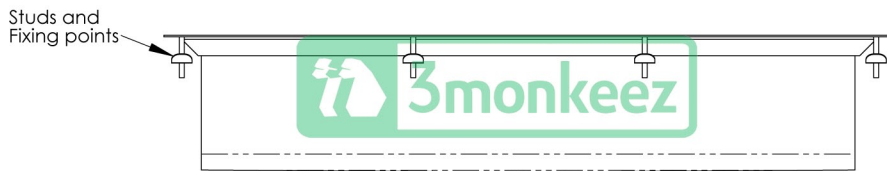

Top

Front

Side

Product Code:  
**M-PT-8**

The practical activities trough is ideal for use in schools and is designed for use with pillar taps or bubblers. It comes complete with fixing clips and studs and offers great flexibility, as it is available in a broad range of lengths and the outlet position can be set as required.

**Features and Benefits:**

- Constructed from 304 grade 1.2mm stainless steel
- Outlet as required
- Length as required
- Tap holes on request
- Available pre-plumbed
- 1500mm available off the shelf

Unit 6, 24 Wellington Street, Riverstone NSW 2765  
 Tel: 02 9627 6111 Fax: 02 9627 3111  
 sales@3monkeez.com.au  
 www.3monkeez.com.au