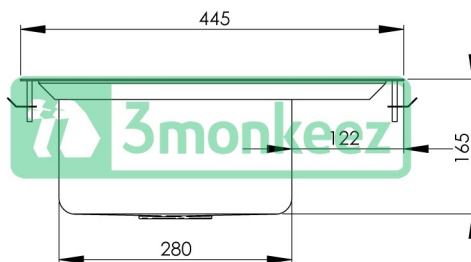

Top

Front

Side

Product Code:  
**M-PT-8**

The practical activities trough is ideal for use in schools and is designed for use with pillar taps or bubblers. It comes complete with fixing clips and studs and offers great flexibility, as it is available in a broad range of lengths and the outlet position can be set as required.

**Features and Benefits:**

- Constructed from 304 grade 1.2mm stainless steel
- Outlet as required
- Length as required
- Tap holes on request
- Available pre-plumbed
- 1500mm available off the shelf

Unit 6, 24 Wellington Street, Riverstone NSW 2765  
 Tel: 02 9627 6111 Fax: 02 9627 3111  
 sales@3monkeez.com.au  
 www.3monkeez.com.au