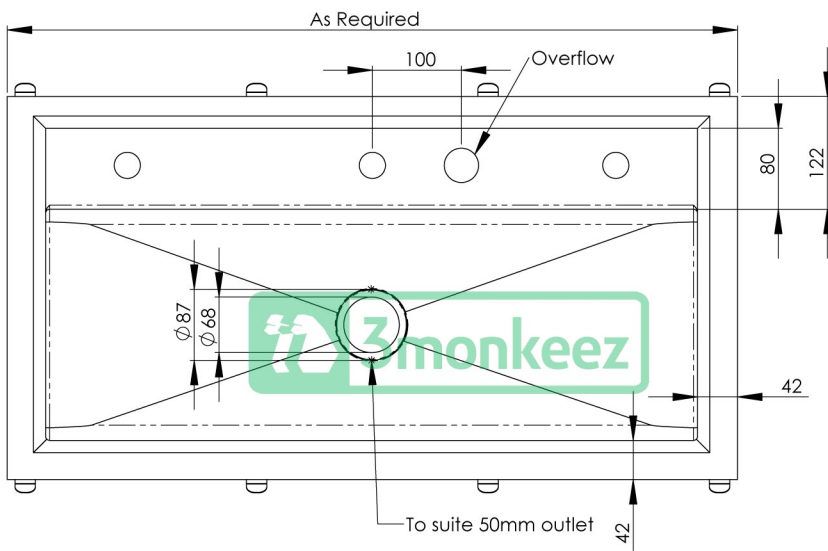

Top

Front

Side

Product Code:  
**M-PT-8**

The practical activities trough is ideal for use in schools and is designed for use with pillar taps or bubblers. It comes complete with fixing clips and studs and offers great flexibility, as it is available in a broad range of lengths and the outlet position can be set as required.

**Features and Benefits:**

- Constructed from 304 grade 1.2mm stainless steel
- Outlet as required
- Length as required
- Tap holes on request
- Available pre-plumbed
- 1500mm available off the shelf

Unit 6, 24 Wellington Street, Riverstone NSW 2765  
 Tel: 02 9627 6111 Fax: 02 9627 3111  
 sales@3monkeez.com.au  
 www.3monkeez.com.au