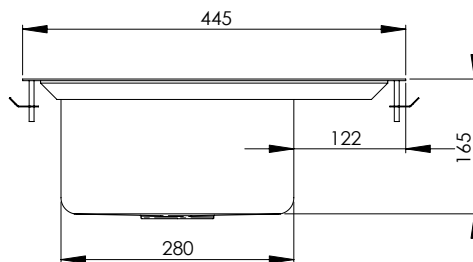

Top

Front

Side

Product Code:
M-PT-8

The practical activities trough is ideal for use in schools and is designed for use with pillar taps or bubblers. It comes complete with fixing clips and studs and offers great flexibility, as it is available in a broad range of lengths and the outlet position can be set as required.

Features and Benefits:

- Constructed from 304 grade 1.2mm stainless steel
- Outlet as required
- Length as required
- Tap holes on request
- Available pre-plumbed
- 1500mm available off the shelf

Unit 6, 24 Wellington Street, Riverstone NSW 2765
 Tel: 02 9627 6111 Fax: 02 9627 3111
 sales@3monkeez.com.au
 www.3monkeez.com.au