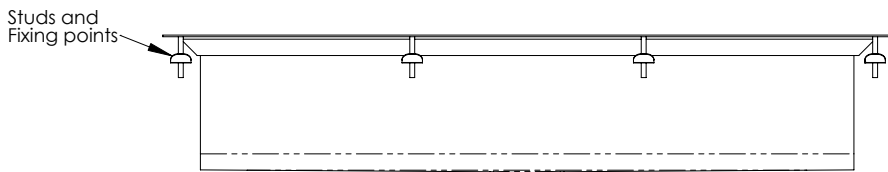

Top

Front

Side

Product Code:
M-PT-8

The practical activities trough is ideal for use in schools and is designed for use with pillar taps or bubblers. It comes complete with fixing clips and studs and offers great flexibility, as it is available in a broad range of lengths and the outlet position can be set as required.

Features and Benefits:

- Constructed from 304 grade 1.2mm stainless steel
- Outlet as required
- Length as required
- Tap holes on request
- Available pre-plumbed
- 1500mm available off the shelf

Unit 6, 24 Wellington Street, Riverstone NSW 2765
 Tel: 02 9627 6111 Fax: 02 9627 3111
 sales@3monkeez.com.au
 www.3monkeez.com.au