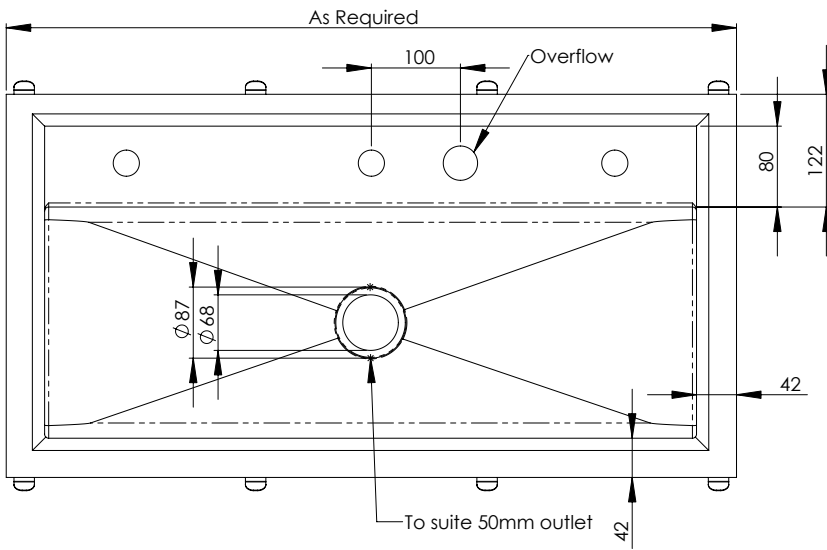

Top

Front

Side

Product Code:
M-PT-8

The practical activities trough is ideal for use in schools and is designed for use with pillar taps or bubblers. It comes complete with fixing clips and studs and offers great flexibility, as it is available in a broad range of lengths and the outlet position can be set as required.

Features and Benefits:

- Constructed from 304 grade 1.2mm stainless steel
- Outlet as required
- Length as required
- Tap holes on request
- Available pre-plumbed
- 1500mm available off the shelf

Unit 6, 24 Wellington Street, Riverstone NSW 2765
 Tel: 02 9627 6111 Fax: 02 9627 3111
 sales@3monkeez.com.au
 www.3monkeez.com.au