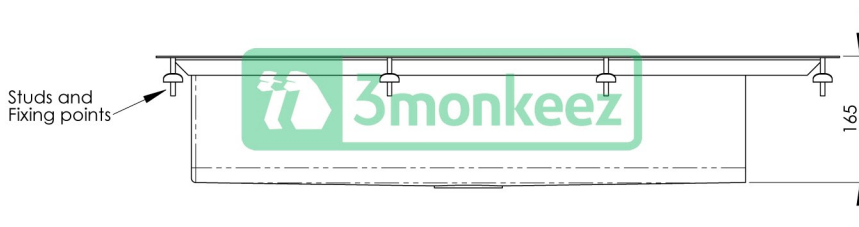

Top

Front

Side

Product Code:

**M-PT-9**

The practical activities trough is ideal for use in schools and is designed for use with pillar taps or bubblers. It comes complete with fixing clips and studs and offers great flexibility, as it is available in a range of lengths and the outlet position can be set as required.

**Features and Benefits:**

- Constructed from 304 grade 1.2mm stainless steel
- Outlet as required
- Length as required
- Available pre-plumbed
- Tap holes on request
- 80mm side hob for bubbler tap

Unit 6, 24 Wellington Street, Riverstone NSW 2765