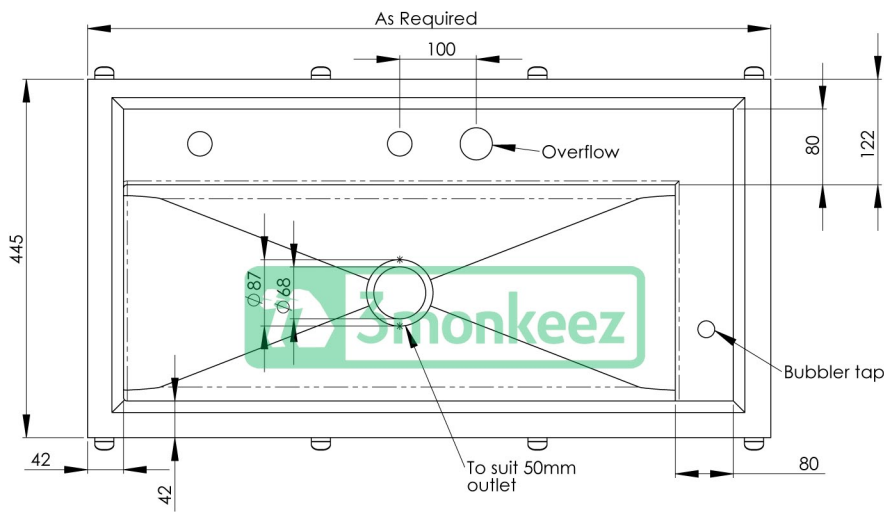

Top

Front

Side

Product Code:

**M-PT-9**

The practical activities trough is ideal for use in schools and is designed for use with pillar taps or bubblers. It comes complete with fixing clips and studs and offers great flexibility, as it is available in a range of lengths and the outlet position can be set as required.

**Features and Benefits:**

- Constructed from 304 grade 1.2mm stainless steel
- Outlet as required
- Length as required
- Available pre-plumbed
- Tap holes on request
- 80mm side hob for bubbler tap

Unit 6, 24 Wellington Street, Riverstone NSW 2765