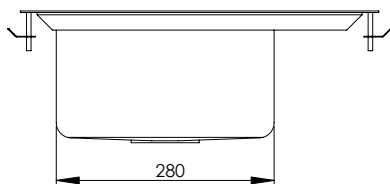

Top

Front

Side

Product Code:
M-PT-9

The practical activities trough is ideal for use in schools and is designed for use with pillar taps or bubblers. It comes complete with fixing clips and studs and offers great flexibility, as it is available in a range of lengths and the outlet position can be set as required.

Features and Benefits:

- Constructed from 304 grade 1.2mm stainless steel
- Outlet as required
- Length as required
- Available pre-plumbed
- Tap holes on request
- 80mm side hob for bubbler tap

Unit 6, 24 Wellington Street, Riverstone NSW 2765
Tel: 02 9627 6111 Fax: 02 9627 3111
sales@3monkeez.com.au
www.3monkeez.com.au