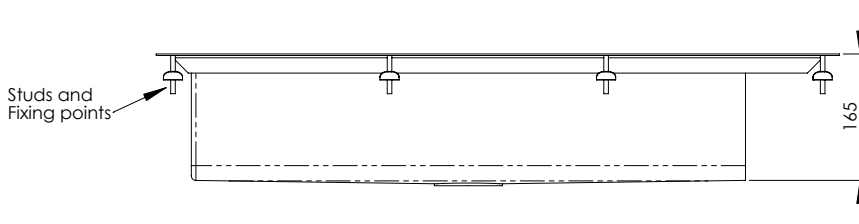

Top

Front

Side

Product Code:
M-PT-9

The practical activities trough is ideal for use in schools and is designed for use with pillar taps or bubblers. It comes complete with fixing clips and studs and offers great flexibility, as it is available in a range of lengths and the outlet position can be set as required.

Features and Benefits:

- Constructed from 304 grade 1.2mm stainless steel
- Outlet as required
- Length as required
- Available pre-plumbed
- Tap holes on request
- 80mm side hob for bubbler tap

Unit 6, 24 Wellington Street, Riverstone NSW 2765
Tel: 02 9627 6111 Fax: 02 9627 3111
sales@3monkeez.com.au
www.3monkeez.com.au