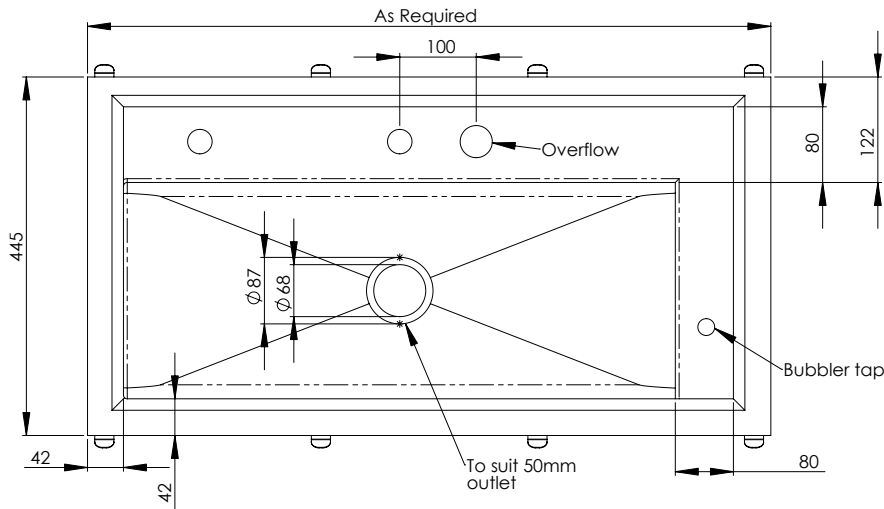

Top

Front

Side

Product Code:
M-PT-9

The practical activities trough is ideal for use in schools and is designed for use with pillar taps or bubblers. It comes complete with fixing clips and studs and offers great flexibility, as it is available in a range of lengths and the outlet position can be set as required.

Features and Benefits:

- Constructed from 304 grade 1.2mm stainless steel
- Outlet as required
- Length as required
- Available pre-plumbed
- Tap holes on request
- 80mm side hob for bubbler tap

Unit 6, 24 Wellington Street, Riverstone NSW 2765
Tel: 02 9627 6111 Fax: 02 9627 3111
sales@3monkeez.com.au
www.3monkeez.com.au