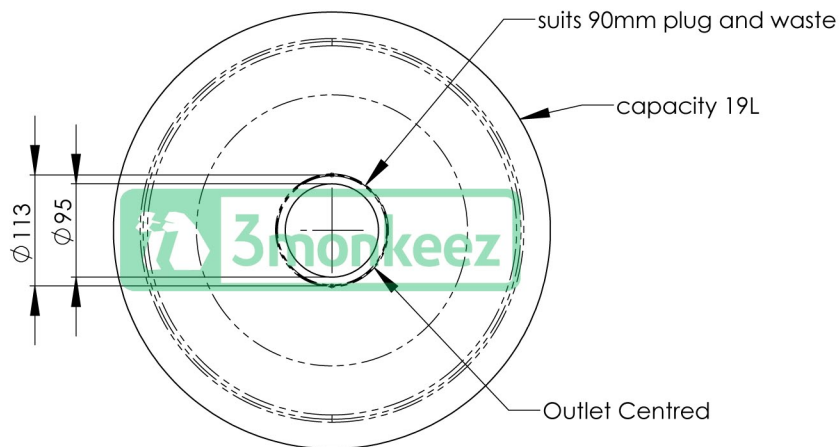

Top

Front

Cross-section A-A

Product Code:

RBF385

This 3monkeez® inset sink is ideal for both domestic and commercial use.

Features and Benefits:

- 19 litre capacity
- Constructed from 0.9mm 304 grade stainless steel
- 30mm polished flange
- 90mm centre outlet
- Can be inset in any bench top
- Mirror polish finish
- In stock and available for immediate delivery