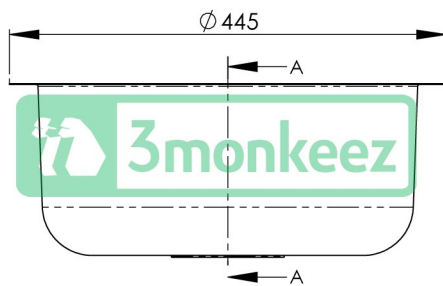

Top

Front

Cross-section A-A

Product Code:

RBF385

This 3monkeez® inset sink is ideal for both domestic and commercial use.

Features and Benefits:

- 19 litre capacity
- Constructed from 0.9mm 304 grade stainless steel
- 30mm polished flange
- 90mm centre outlet
- Can be inset in any bench top
- Mirror polish finish
- In stock and available for immediate delivery