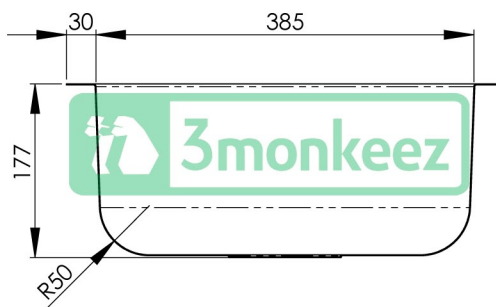

Top

Front

Cross-section A-A

Product Code:

RBF385

This 3monkeez® inset sink is ideal for both domestic and commercial use.

Features and Benefits:

- 19 litre capacity
- Constructed from 0.9mm 304 grade stainless steel
- 30mm polished flange
- 90mm centre outlet
- Can be inset in any bench top
- Mirror polish finish
- In stock and available for immediate delivery