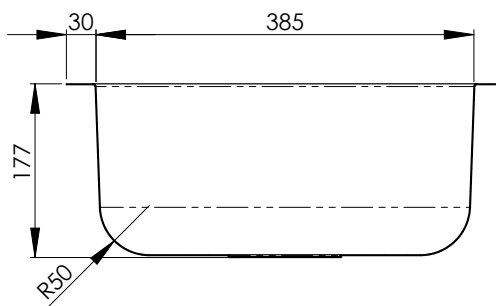

Top

Front

Cross-section A-A

Product Code:

RBF385

This 3monkeez® inset sink is ideal for both domestic and commercial use.

Features and Benefits:

- 19 litre capacity
- Constructed from 0.9mm 304 grade stainless steel
- 30mm polished flange
- 90mm centre outlet
- Can be inset in any bench top
- Mirror polish finish
- In stock and available for immediate delivery