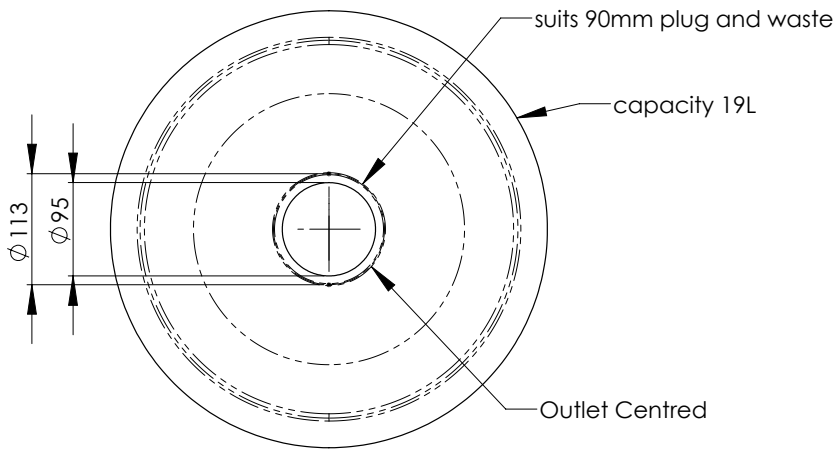

Top

Front

Cross-section A-A

Product Code:

RBF385

This 3monkeez® inset sink is ideal for both domestic and commercial use.

Features and Benefits:

- 19 litre capacity
- Constructed from 0.9mm 304 grade stainless steel
- 30mm polished flange
- 90mm centre outlet
- Can be inset in any bench top
- Mirror polish finish
- In stock and available for immediate delivery