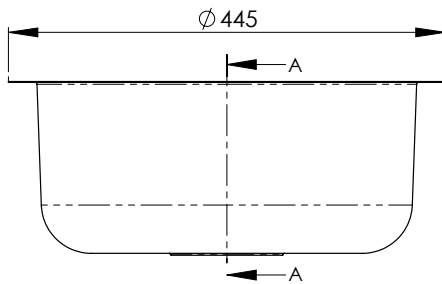

Top

Front

Cross-section A-A

Product Code:

RBF385

This 3monkeez® inset sink is ideal for both domestic and commercial use.

Features and Benefits:

- 19 litre capacity
- Constructed from 0.9mm 304 grade stainless steel
- 30mm polished flange
- 90mm centre outlet
- Can be inset in any bench top
- Mirror polish finish
- In stock and available for immediate delivery