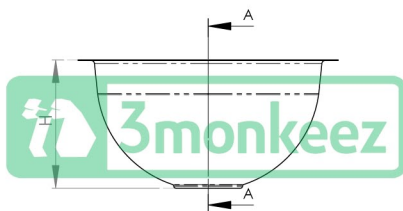

Top

Front

Cross-section A-A

PRODUCT CODE	OD	ID	H	OUTLET	CAPACITY
RB300	340	300	165	50	8.3L
RB385	425	385	135	50	10.3L
RB445	485	445	165	50	15L

These round pressed sink bowls are constructed from 304 grade stainless steel and are suitable for top mount and under mount applications, and feature a mirror polish finish.