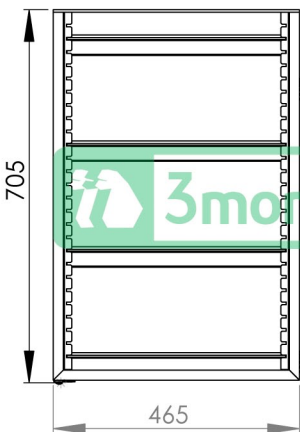

BRK-1

BRK-2

Product Code:

BRK-1

BRK-2 (single end frame only)

AB-BRK-C (complete bay)

Economical and easy to install prefabricated storage solution. Easily expandable and adjustable, it comes flat packed for easy transportation.

Features and Benefits:

- 4 pairs of adjustable stainless steel tray slides to accommodate 4 tiers or 3 tiers and a drip tray
- Notched channel welded to frame
- Optional stainless steel drip tray
- Stainless steel fixings with flat bar supports
- Pre drilled fixing holes for under bench mounting
- Constructed from 19mm 304 grade stainless steel square tubes
- In stock and available for immediate delivery