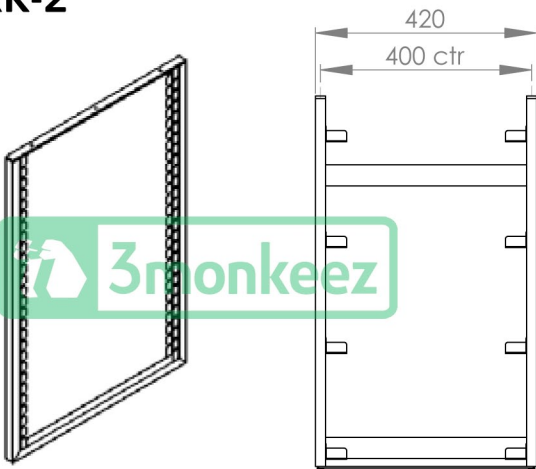

BRK-1

BRK-2

Product Code:

BRK-1

BRK-2 (single end frame only)

AB-BRK-C (complete bay)

Economical and easy to install prefabricated storage solution. Easily expandable and adjustable, it comes flat packed for easy transportation.

Features and Benefits:

- 4 pairs of adjustable stainless steel tray slides to accommodate 4 tiers or 3 tiers and a drip tray
- Notched channel welded to frame
- Optional stainless steel drip tray
- Stainless steel fixings with flat bar supports
- Pre drilled fixing holes for under bench mounting
- Constructed from 19mm 304 grade stainless steel square tubes
- In stock and available for immediate delivery