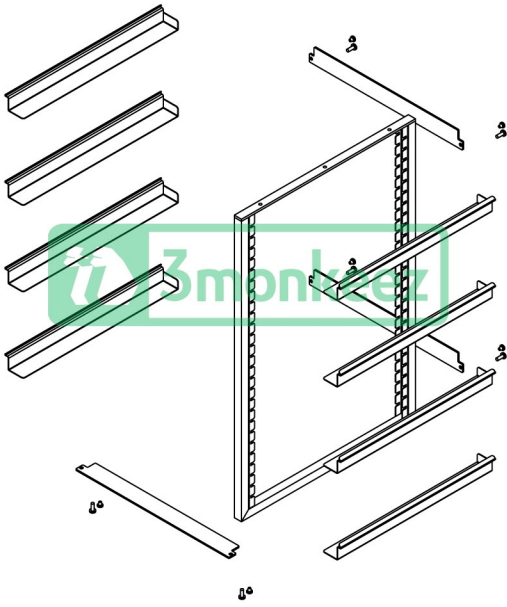

BRK-1

BRK-2

Product Code:

BRK-1

BRK-2 (single end frame only)

AB-BRK-C (complete bay)

Economical and easy to install prefabricated storage solution. Easily expandable and adjustable, it comes flat packed for easy transportation.

Features and Benefits:

- 4 pairs of adjustable stainless steel tray slides to accommodate 4 tiers or 3 tiers and a drip tray
- Notched channel welded to frame
- Optional stainless steel drip tray
- Stainless steel fixings with flat bar supports
- Pre drilled fixing holes for under bench mounting
- Constructed from 19mm 304 grade stainless steel square tubes
- In stock and available for immediate delivery