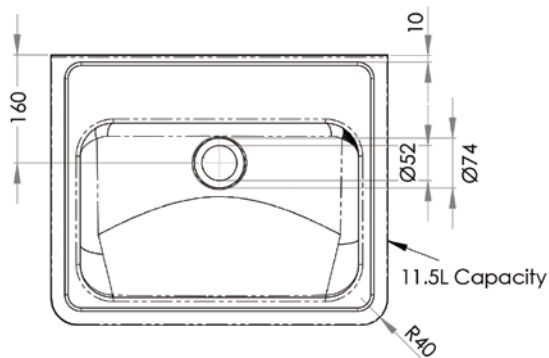

FEATURES & BENEFITS:

- 11.5 litre capacity
- Constructed from 1mm 304 grade stainless steel
- Radius fascia for safety
- Wall mounted
- 50mm splashback
- 40mm outlet - Suits PW40
- Mirror polish finish
- Available in 1, 2 and 3 tap hole configurations

In stock and available for immediate delivery

Use SAFETEE-STRIP
for no sharp edges

Top

Front

Side

Details accurate at time of print. Whilst all care has been taken in compiling this information, designs & dimensions shown are indicative only and should not be relied upon without prior approval.