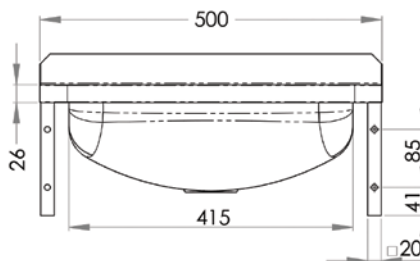

FEATURES & BENEFITS:

- 11.5 litre capacity
- Constructed from 1mm 304 grade stainless steel
- Radius fascia for safety
- Wall mounted
- 50mm splashback
- 40mm outlet - Suits PW40
- Mirror polish finish
- Available in 1, 2 and 3 tap hole configurations

In stock and available for immediate delivery

Use SAFETEE-STRIP
for no sharp edges

Top

Front

Side

Details accurate at time of print. Whilst all care has been taken in compiling this information, designs & dimensions shown are indicative only and should not be relied upon without prior approval.