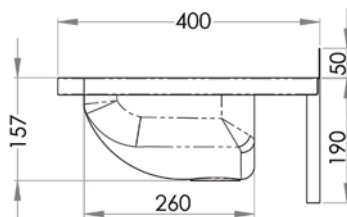

FEATURES & BENEFITS:

- 11.5 litre capacity
- Constructed from 1mm 304 grade stainless steel
- Radius fascia for safety
- Wall mounted
- 50mm splashback
- 40mm outlet - Suits PW40
- Mirror polish finish
- Available in 1, 2 and 3 tap hole configurations

In stock and available for immediate delivery

Use SAFETEE-STRIP
for no sharp edges

Top

Front

Side

Details accurate at time of print. Whilst all care has been taken in compiling this information, designs & dimensions shown are indicative only and should not be relied upon without prior approval.