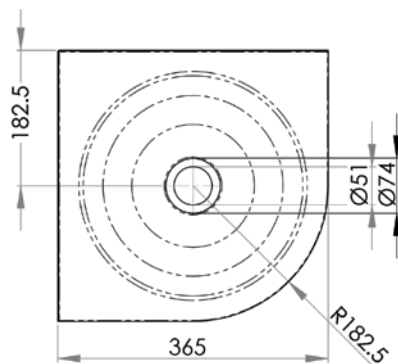

**PRODUCT CODE:****HBCR**

This wall mounted corner round hand basin features a mirror polish finish and is easily installed. It comes complete with wall brackets and a unique space saving design.

FEATURES & BENEFITS:

- 6.3 litre capacity
- Constructed from 1mm 304 grade stainless steel
- 300mm bowl diameter
- 50mm splashback
- 40mm outlet - Suits PW40
- Comes complete with wall brackets
- Left, right or centre tap hole on request

In stock and available for immediate delivery

Use SAFETEE-STRIP
for no sharp edges

Top**Front****Cross Section**

Details accurate at time of print. Whilst all care has been taken in compiling this information, designs & dimensions shown are indicative only and should not be relied upon without prior approval.