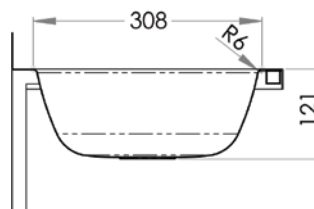

**PRODUCT CODE:****HBCR**

This wall mounted corner round hand basin features a mirror polish finish and is easily installed. It comes complete with wall brackets and a unique space saving design.

FEATURES & BENEFITS:

- 6.3 litre capacity
- Constructed from 1mm 304 grade stainless steel
- 300mm bowl diameter
- 50mm splashback
- 40mm outlet - Suits PW40
- Comes complete with wall brackets
- Left, right or centre tap hole on request

In stock and available for immediate delivery

Use SAFETEE-STRIP
for no sharp edges

Top**Front****Cross Section**

Details accurate at time of print. Whilst all care has been taken in compiling this information, designs & dimensions shown are indicative only and should not be relied upon without prior approval.