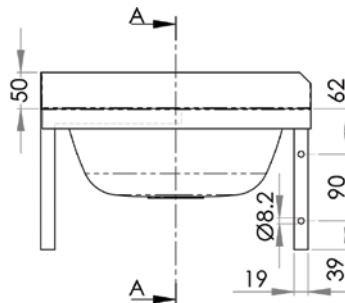

**PRODUCT CODE:****HBCR**

This wall mounted corner round hand basin features a mirror polish finish and is easily installed. It comes complete with wall brackets and a unique space saving design.

FEATURES & BENEFITS:

- 6.3 litre capacity
- Constructed from 1mm 304 grade stainless steel
- 300mm bowl diameter
- 50mm splashback
- 40mm outlet - Suits PW40
- Comes complete with wall brackets
- Left, right or centre tap hole on request

In stock and available for immediate delivery

Use SAFETEE-STRIP
for no sharp edges

Top**Front****Cross Section**

Details accurate at time of print. Whilst all care has been taken in compiling this information, designs & dimensions shown are indicative only and should not be relied upon without prior approval.