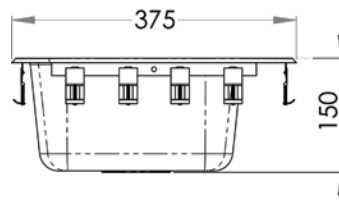

**PRODUCT CODE:****HBF**

This versatile sink can be fitted into most bench tops and comes complete with fixing clips and seal.

**FEATURES & BENEFITS:**

- 11.1 litre capacity
- Constructed from 0.9mm 304 grade stainless steel
- 50mm centre outlet - Suits PW50
- Mirror polish
- Comes complete with fixing clips and seal
- Tap holes on request - Left or Right

*In stock and available for immediate delivery*

**Top****Front****Side**

*Details accurate at time of print. Whilst all care has been taken in compiling this information, designs & dimensions shown are indicative only and should not be relied upon without prior approval.*