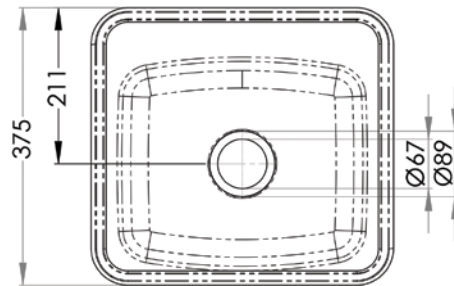

**PRODUCT CODE:****HBF**

This versatile sink can be fitted into most bench tops and comes complete with fixing clips and seal.

**FEATURES & BENEFITS:**

- 11.1 litre capacity
- Constructed from 0.9mm 304 grade stainless steel
- 50mm centre outlet - Suits PW50
- Mirror polish
- Comes complete with fixing clips and seal
- Tap holes on request - Left or Right

*In stock and available for immediate delivery*

**Top****Front****Side**

*Details accurate at time of print. Whilst all care has been taken in compiling this information, designs & dimensions shown are indicative only and should not be relied upon without prior approval.*