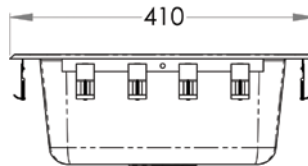

**PRODUCT CODE:****HBF**

This versatile sink can be fitted into most bench tops and comes complete with fixing clips and seal.

**FEATURES & BENEFITS:**

- 11.1 litre capacity
- Constructed from 0.9mm 304 grade stainless steel
- 50mm centre outlet - Suits PW50
- Mirror polish
- Comes complete with fixing clips and seal
- Tap holes on request - Left or Right

*In stock and available for immediate delivery*

**Top****Front****Side**

*Details accurate at time of print. Whilst all care has been taken in compiling this information, designs & dimensions shown are indicative only and should not be relied upon without prior approval.*