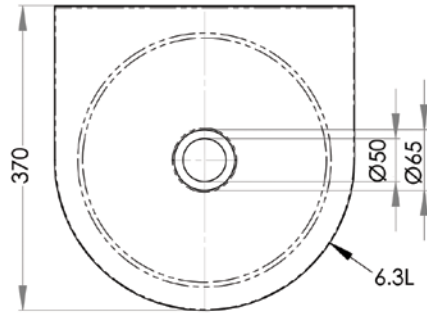

PRODUCT CODE:

HBR

This wall mounted round hand basin features a mirror polish finish and is easily installed in a variety of applications. Comes complete with wall brackets.

FEATURES & BENEFITS:

- 6.3 litre capacity
- Constructed from 1mm 304 grade stainless steel
- 300mm bowl diameter
- 50mm splashback
- 40mm outlet - Suits PW40
- Comes complete with wall brackets
- Left or right tap holes on request

In stock and available for immediate delivery

Use SAFETEE-STRIP
for no sharp edges

Top

Front

Cross Section

Details accurate at time of print. Whilst all care has been taken in compiling this information, designs & dimensions shown are indicative only and should not be relied upon without prior approval.