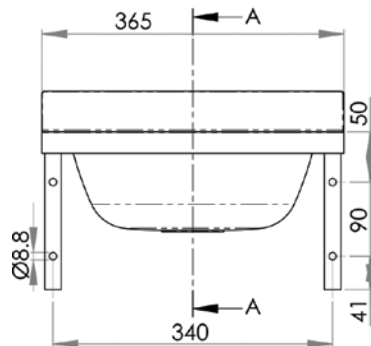

PRODUCT CODE:

HBR

This wall mounted round hand basin features a mirror polish finish and is easily installed in a variety of applications. Comes complete with wall brackets.

FEATURES & BENEFITS:

- 6.3 litre capacity
- Constructed from 1mm 304 grade stainless steel
- 300mm bowl diameter
- 50mm splashback
- 40mm outlet - Suits PW40
- Comes complete with wall brackets
- Left or right tap holes on request

In stock and available for immediate delivery

Use SAFETEE-STRIP
for no sharp edges

Top

Front

Cross Section

Details accurate at time of print. Whilst all care has been taken in compiling this information, designs & dimensions shown are indicative only and should not be relied upon without prior approval.