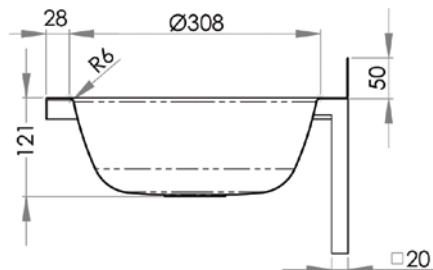

PRODUCT CODE:

HBR

This wall mounted round hand basin features a mirror polish finish and is easily installed in a variety of applications. Comes complete with wall brackets.

FEATURES & BENEFITS:

- 6.3 litre capacity
- Constructed from 1mm 304 grade stainless steel
- 300mm bowl diameter
- 50mm splashback
- 40mm outlet - Suits PW40
- Comes complete with wall brackets
- Left or right tap holes on request

In stock and available for immediate delivery

Use SAFETEE-STRIP
for no sharp edges

Top

Front

Cross Section

Details accurate at time of print. Whilst all care has been taken in compiling this information, designs & dimensions shown are indicative only and should not be relied upon without prior approval.