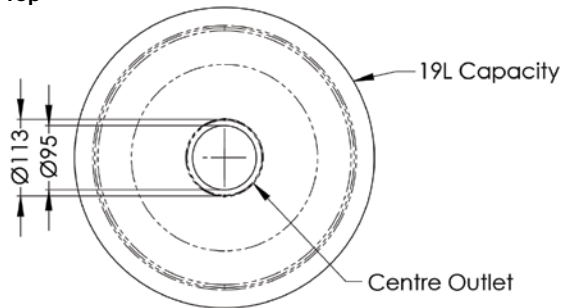

PRODUCT CODE:

RBF385

This 3monkeez® inset sink is ideal for both domestic and commercial use.

FEATURES AND BENEFITS:

- 19 litre capacity
- Constructed from 0.9mm 304 grade stainless steel
- 25mm polished flange
- 90mm centre outlet
- Can be inset in any bench top
- Mirror polish finish

In stock and available for immediate delivery

Top

Front

Side

Details accurate at time of print. Whilst all care has been taken in compiling this information, designs & dimensions shown are indicative only and should not be relied upon without prior approval.