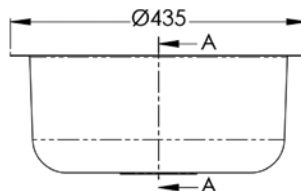

PRODUCT CODE:

RBF385

This 3monkeez® inset sink is ideal for both domestic and commercial use.

FEATURES AND BENEFITS:

- 19 litre capacity
- Constructed from 0.9mm 304 grade stainless steel
- 25mm polished flange
- 90mm centre outlet
- Can be inset in any bench top
- Mirror polish finish

In stock and available for immediate delivery

Top

Front

Side

Details accurate at time of print. Whilst all care has been taken in compiling this information, designs & dimensions shown are indicative only and should not be relied upon without prior approval.