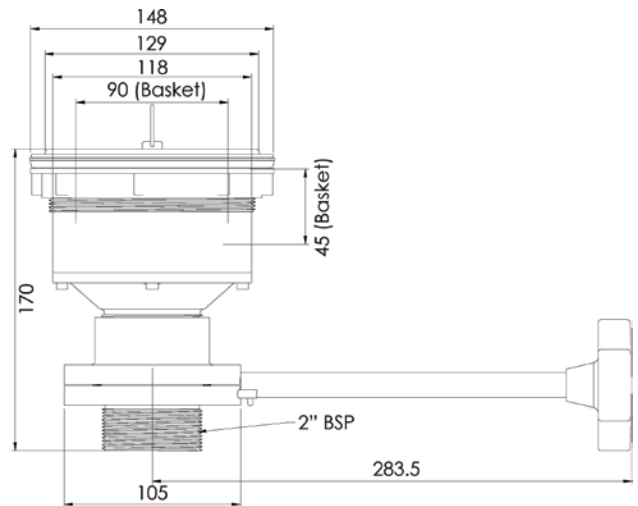

PRODUCT CODE:

SCRAP-C (304 grade)

SCRAP-C316 (316 grade)

SCRAP-S-P-316 (plug only)

SCRAP-S-B-316 (basket only)

The full stainless steel construction makes this product ideal for the most demanding environments. It is available in 304 or 316 grade stainless steel and features a removable basket and a fixed secondary strainer. It suits a standard 125mm outlet and has a 50mm BSP thread/connection.

FEATURES & BENEFITS:

- Watermark Approval Number: 23097
- Available in 304 or 316 grade stainless steel
- Cast stainless construction
- Reliable and hard-wearing
- 4mm diameter strainer holes
- Custom designed ergonomic handle

In stock and available for immediate delivery

Top

Front

Side

SCRAP-S-P-316

SCRAP-S-B-316

Details accurate at time of print. Whilst all care has been taken in compiling this information, designs & dimensions shown are indicative only and should not be relied upon without prior approval.