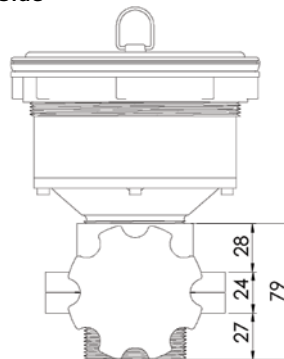

PRODUCT CODE:

SCRAP-C (304 grade)

SCRAP-C316 (316 grade)

SCRAP-S-P-316 (plug only)

SCRAP-S-B-316 (basket only)

The full stainless steel construction makes this product ideal for the most demanding environments. It is available in 304 or 316 grade stainless steel and features a removable basket and a fixed secondary strainer. It suits a standard 125mm outlet and has a 50mm BSP thread/connection.

In stock and available for immediate delivery

Top

Front

Side

SCRAP-S-P-316

SCRAP-S-B-316

Details accurate at time of print. Whilst all care has been taken in compiling this information, designs & dimensions shown are indicative only and should not be relied upon without prior approval.