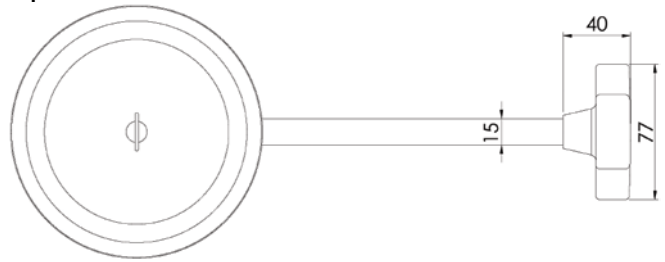

PRODUCT CODE:

SCRAP-C (304 grade)

SCRAP-C316 (316 grade)

SCRAP-S-P-316 (plug only)

SCRAP-S-B-316 (basket only)

The full stainless steel construction makes this product ideal for the most demanding environments. It is available in 304 or 316 grade stainless steel and features a removable basket and a fixed secondary strainer. It suits a standard 125mm outlet and has a 50mm BSP thread/connection.

FEATURES & BENEFITS:

- Watermark Approval Number: 23097
- Available in 304 or 316 grade stainless steel
- Cast stainless construction
- Reliable and hard-wearing
- 4mm diameter strainer holes
- Custom designed ergonomic handle

In stock and available for immediate delivery

Top

Front

Side

SCRAP-S-P-316

SCRAP-S-B-316

Details accurate at time of print. Whilst all care has been taken in compiling this information, designs & dimensions shown are indicative only and should not be relied upon without prior approval.