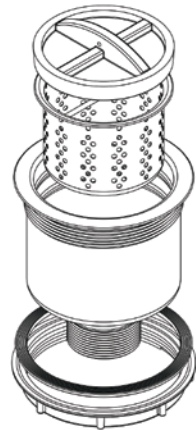

## SSBW-1

P-PLUGSSBW-1 (plug only)

P-BASKETSSBW-1 (basket only)

The large internal capacity of the SSBW-1 makes it suitable for high volume environments. It suits a 127mm waste outlet with 50mm BSP thread/connection. Features include a removable stainless steel basket with a fixed secondary strainer.

## FEATURES &amp; BENEFITS:

- Sydney Water Approval Number: 2006 -377
- Watermark Approval Number: 23097
- Removable stainless steel strainer basket
- Fixed secondary strainer
- 3.95mm diameter strainer holes
- Complete with removable plug
- Suits a 127mm outlet

*In stock and available for immediate delivery*

Top

Bottom

Side

Cross Section

P-PLUGSSBW-1

P-BASKETSSBW-1

*Details accurate at time of print. Whilst all care has been taken in compiling this information, designs & dimensions shown are indicative only and should not be relied upon without prior approval.*