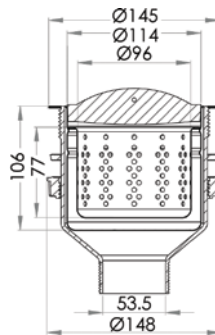

## SSBW-1

P-PLUGSSBW-1 (plug only)

P-BASKETSSBW-1 (basket only)

The large internal capacity of the SSBW-1 makes it suitable for high volume environments. It suits a 127mm waste outlet with 50mm BSP thread/connection. Features include a removable stainless steel basket with a fixed secondary strainer.

## FEATURES &amp; BENEFITS:

- Sydney Water Approval Number: 2006 -377
- Watermark Approval Number: 23097
- Removable stainless steel strainer basket
- Fixed secondary strainer
- 3.95mm diameter strainer holes
- Complete with removable plug
- Suits a 127mm outlet

*In stock and available for immediate delivery*

Top

Bottom

Side

Cross Section

P-PLUGSSBW-1

P-BASKETSSBW-1

*Details accurate at time of print. Whilst all care has been taken in compiling this information, designs & dimensions shown are indicative only and should not be relied upon without prior approval.*