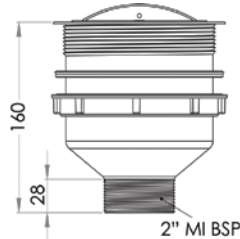

## SSBW-1

P-PLUGSSBW-1 (plug only)

P-BASKETSSBW-1 (basket only)

The large internal capacity of the SSBW-1 makes it suitable for high volume environments. It suits a 127mm waste outlet with 50mm BSP thread/connection. Features include a removable stainless steel basket with a fixed secondary strainer.

*In stock and available for immediate delivery*

Top

Bottom

Side

Cross Section

P-PLUGSSBW-1

P-BASKETSSBW-1

*Details accurate at time of print. Whilst all care has been taken in compiling this information, designs & dimensions shown are indicative only and should not be relied upon without prior approval.*