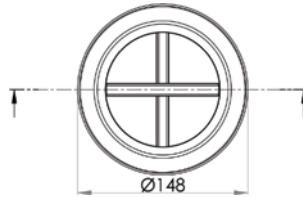

## SSBW-1

P-PLUGSSBW-1 (plug only)

P-BASKETSSBW-1 (basket only)

The large internal capacity of the SSBW-1 makes it suitable for high volume environments. It suits a 127mm waste outlet with 50mm BSP thread/connection. Features include a removable stainless steel basket with a fixed secondary strainer.

## FEATURES &amp; BENEFITS:

- Sydney Water Approval Number: 2006 -377
- Watermark Approval Number: 23097
- Removable stainless steel strainer basket
- Fixed secondary strainer
- 3.95mm diameter strainer holes
- Complete with removable plug
- Suits a 127mm outlet

*In stock and available for immediate delivery*

Top

Bottom

Side

Cross Section

P-PLUGSSBW-1

P-BASKETSSBW-1

*Details accurate at time of print. Whilst all care has been taken in compiling this information, designs & dimensions shown are indicative only and should not be relied upon without prior approval.*