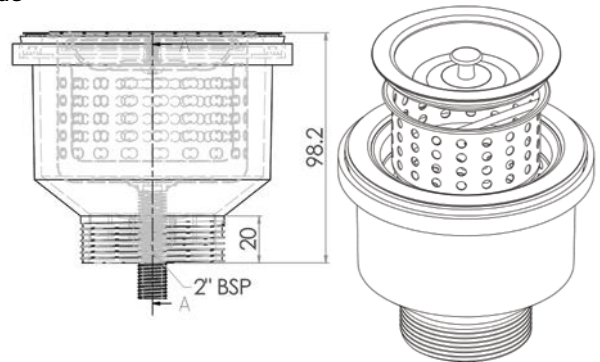

PRODUCT CODE:

SSDBW**P-SSDBW-PLUG** (plug only)**P-SSDBW-BASKET** (basket only)

This smart sink waste is the perfect solution for multi-dwelling constructions. It takes the load off sewerage systems and minimises costly repairs and maintenance by preventing solids entering the sewerage system.

FEATURES & BENEFITS:

- Designer stainless steel finish
- Double injection moulded to prevent discolouration
- Suitable for domestic applications
- Minimises blockages and solids entering the sewerage system
- Perfect for multi dwelling constructions
- Removable stainless steel strainer basket
- Fixed secondary strainer
- Complete with removable plug
- Can be retro fitted to 90mm outlet
- 50mm BSP Connection

In stock and available for immediate delivery

**Top****Side****Cross Section**

Details accurate at time of print. Whilst all care has been taken in compiling this information, designs & dimensions shown are indicative only and should not be relied upon without prior approval.