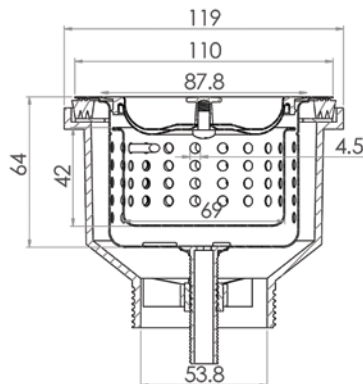

PRODUCT CODE:

SSDBW**P-SSDBW-PLUG** (plug only)**P-SSDBW-BASKET** (basket only)

This smart sink waste is the perfect solution for multi-dwelling constructions. It takes the load off sewerage systems and minimises costly repairs and maintenance by preventing solids entering the sewerage system.

FEATURES & BENEFITS:

- Designer stainless steel finish
- Double injection moulded to prevent discolouration
- Suitable for domestic applications
- Minimises blockages and solids entering the sewerage system
- Perfect for multi dwelling constructions
- Removable stainless steel strainer basket
- Fixed secondary strainer
- Complete with removable plug
- Can be retro fitted to 90mm outlet
- 50mm BSP Connection

In stock and available for immediate delivery

**Top****Side****Cross Section**

Details accurate at time of print. Whilst all care has been taken in compiling this information, designs & dimensions shown are indicative only and should not be relied upon without prior approval.