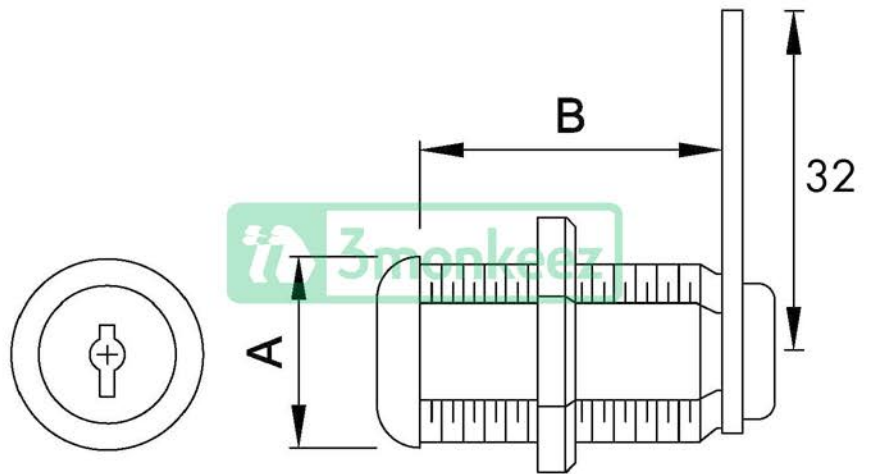

Product Code:
FH-71

Product Code:
FH-72

Product Code:
FH-73

Utility Lock Polished Chrome

PRODUCT CODE	A (mm)	B (mm)
FH-71	22	22
FH-72	22	28
FH-73	22	35