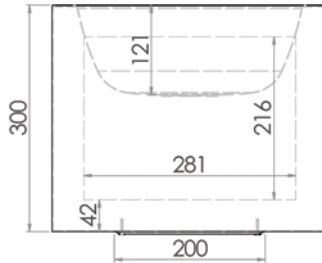

PRODUCT CODE:

HBR5

This wall mounted round hand basin features a mirror polish finish and is easily installed in a variety of applications. Comes complete with wall brackets.

FEATURES & BENEFITS:

- 6.3 litre capacity
- Constructed from 1mm 304 grade stainless steel
- 300mm shroud
- 300mm bowl diameter
- 40mm outlet - Suits PW40
- Integrated wall bracket
- Left or right tap holes on request

In stock and available for immediate delivery

Front

Side

STAINLESS STEEL EVOLUTIONS
Innovate · Create · Deliver