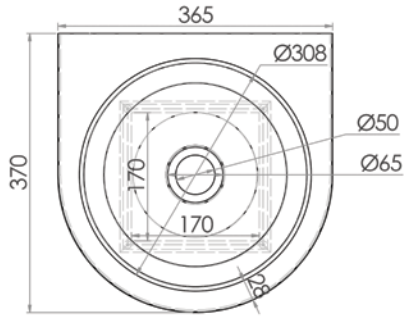

PRODUCT CODE:

HBR5

This wall mounted round hand basin features a mirror polish finish and is easily installed in a variety of applications. Comes complete with wall brackets.

FEATURES & BENEFITS:

- 6.3 litre capacity
- Constructed from 1mm 304 grade stainless steel
- 300mm shroud
- 300mm bowl diameter
- 40mm outlet - Suits PW40
- Integrated wall bracket
- Left or right tap holes on request

In stock and available for immediate delivery

Top

Front

Side

STAINLESS STEEL EVOLUTIONS
Innovate · Create · Deliver