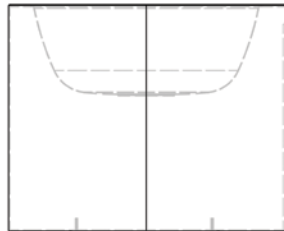

STAINLESS STEEL EVOLUTIONS
Innovate · Create · Deliver